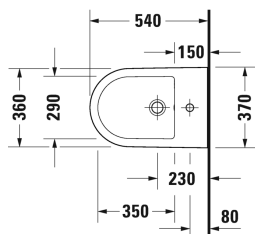

**D-Neo Bidet wall mounted # 2294150000**

| &lt; 370 mm &gt; |

Bidet wall mounted	Dimension	Weight	Order number
with overflow, with tap platform, Durafix included			
<b>Colors</b>			
00 White Alpin			
<b>Variant</b>			
	370 x 540 mm	20.700 kilogram	2294150000
Sanitary ceramics with the special WonderGliss surface finish will remain clean and attractive-looking for a long time to come. When ordering WonderGliss please add a "1" as eleventh digit to the model number.			
<b>Accessory</b>			
Siphon for bidet with extended outlet pipe	1 1/4" mm	0.600 kilogram	005027
Fixing for wall mounted bidet and wall mounted toilet	Ø 12 x 180 mm	0.200 kilogram	006500

All drawings contain the necessary measurements which are subject to standard tolerances. They are stated in mm and are non-binding. Exact measurements, in particular for customised installation scenarios, can only be taken from the finished piece.