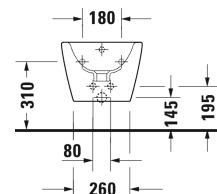

**D-Neo Bidet wall mounted # 2294150000**

| &lt; 370 mm &gt; |

Bidet wall mounted	Dimension	Weight	Order number
with overflow, with tap platform, Durafix included			
<b>Colors</b>			
00 White Alpin			
<b>Variant</b>			
	370 x 540 mm	20.700 kilogram	2294150000
Sanitary ceramics with the special WonderGliss surface finish will remain clean and attractive-looking for a long time to come. When ordering WonderGliss please add a "1" as eleventh digit to the model number.			
<b>Accessory</b>			
Siphon for bidet with extended outlet pipe	1 1/4" mm	0.600 kilogram	005027
Fixing for wall mounted bidet and wall mounted toilet	Ø 12 x 180 mm	0.200 kilogram	006500

All drawings contain the necessary measurements which are subject to standard tolerances. They are stated in mm and are non-binding. Exact measurements, in particular for customised installation scenarios, can only be taken from the finished piece.