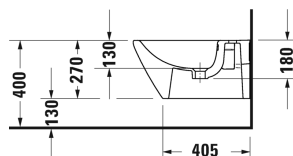

**D-Neo Bidet wall mounted # 2294150000**

| &lt; 370 mm &gt; |

Bidet wall mounted	Dimension	Weight	Order number
with overflow, with tap platform, Durafix included			
<b>Colors</b>			
00 White Alpin			
<b>Variant</b>			
	370 x 540 mm	20.700 kilogram	2294150000
Sanitary ceramics with the special WonderGliss surface finish will remain clean and attractive-looking for a long time to come. When ordering WonderGliss please add a "1" as eleventh digit to the model number.			
<b>Accessory</b>			
Siphon for bidet with extended outlet pipe	1 1/4" mm	0.600 kilogram	005027
Fixing for wall mounted bidet and wall mounted toilet	Ø 12 x 180 mm	0.200 kilogram	006500

All drawings contain the necessary measurements which are subject to standard tolerances. They are stated in mm and are non-binding. Exact measurements, in particular for customised installation scenarios, can only be taken from the finished piece.